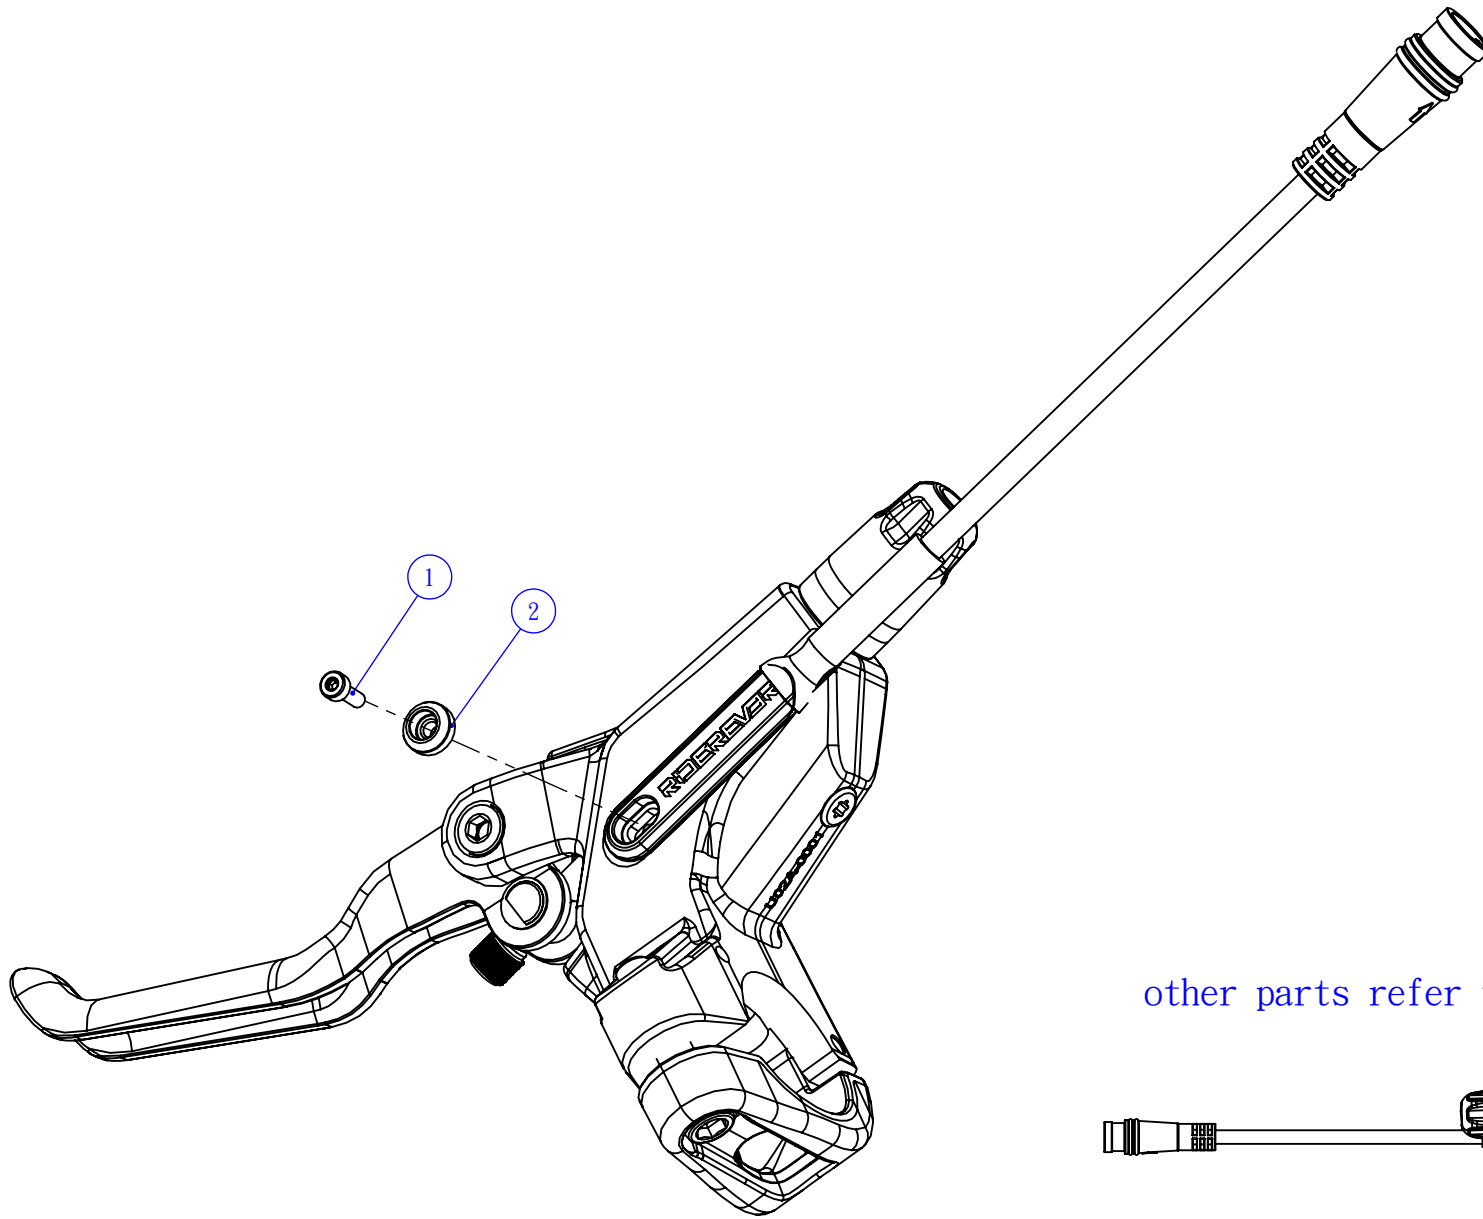

No.	Code No.
1	UM-2006
2	C1600001

other parts refer to Attack-U

ROEREVER
佳承精工股份有限公司